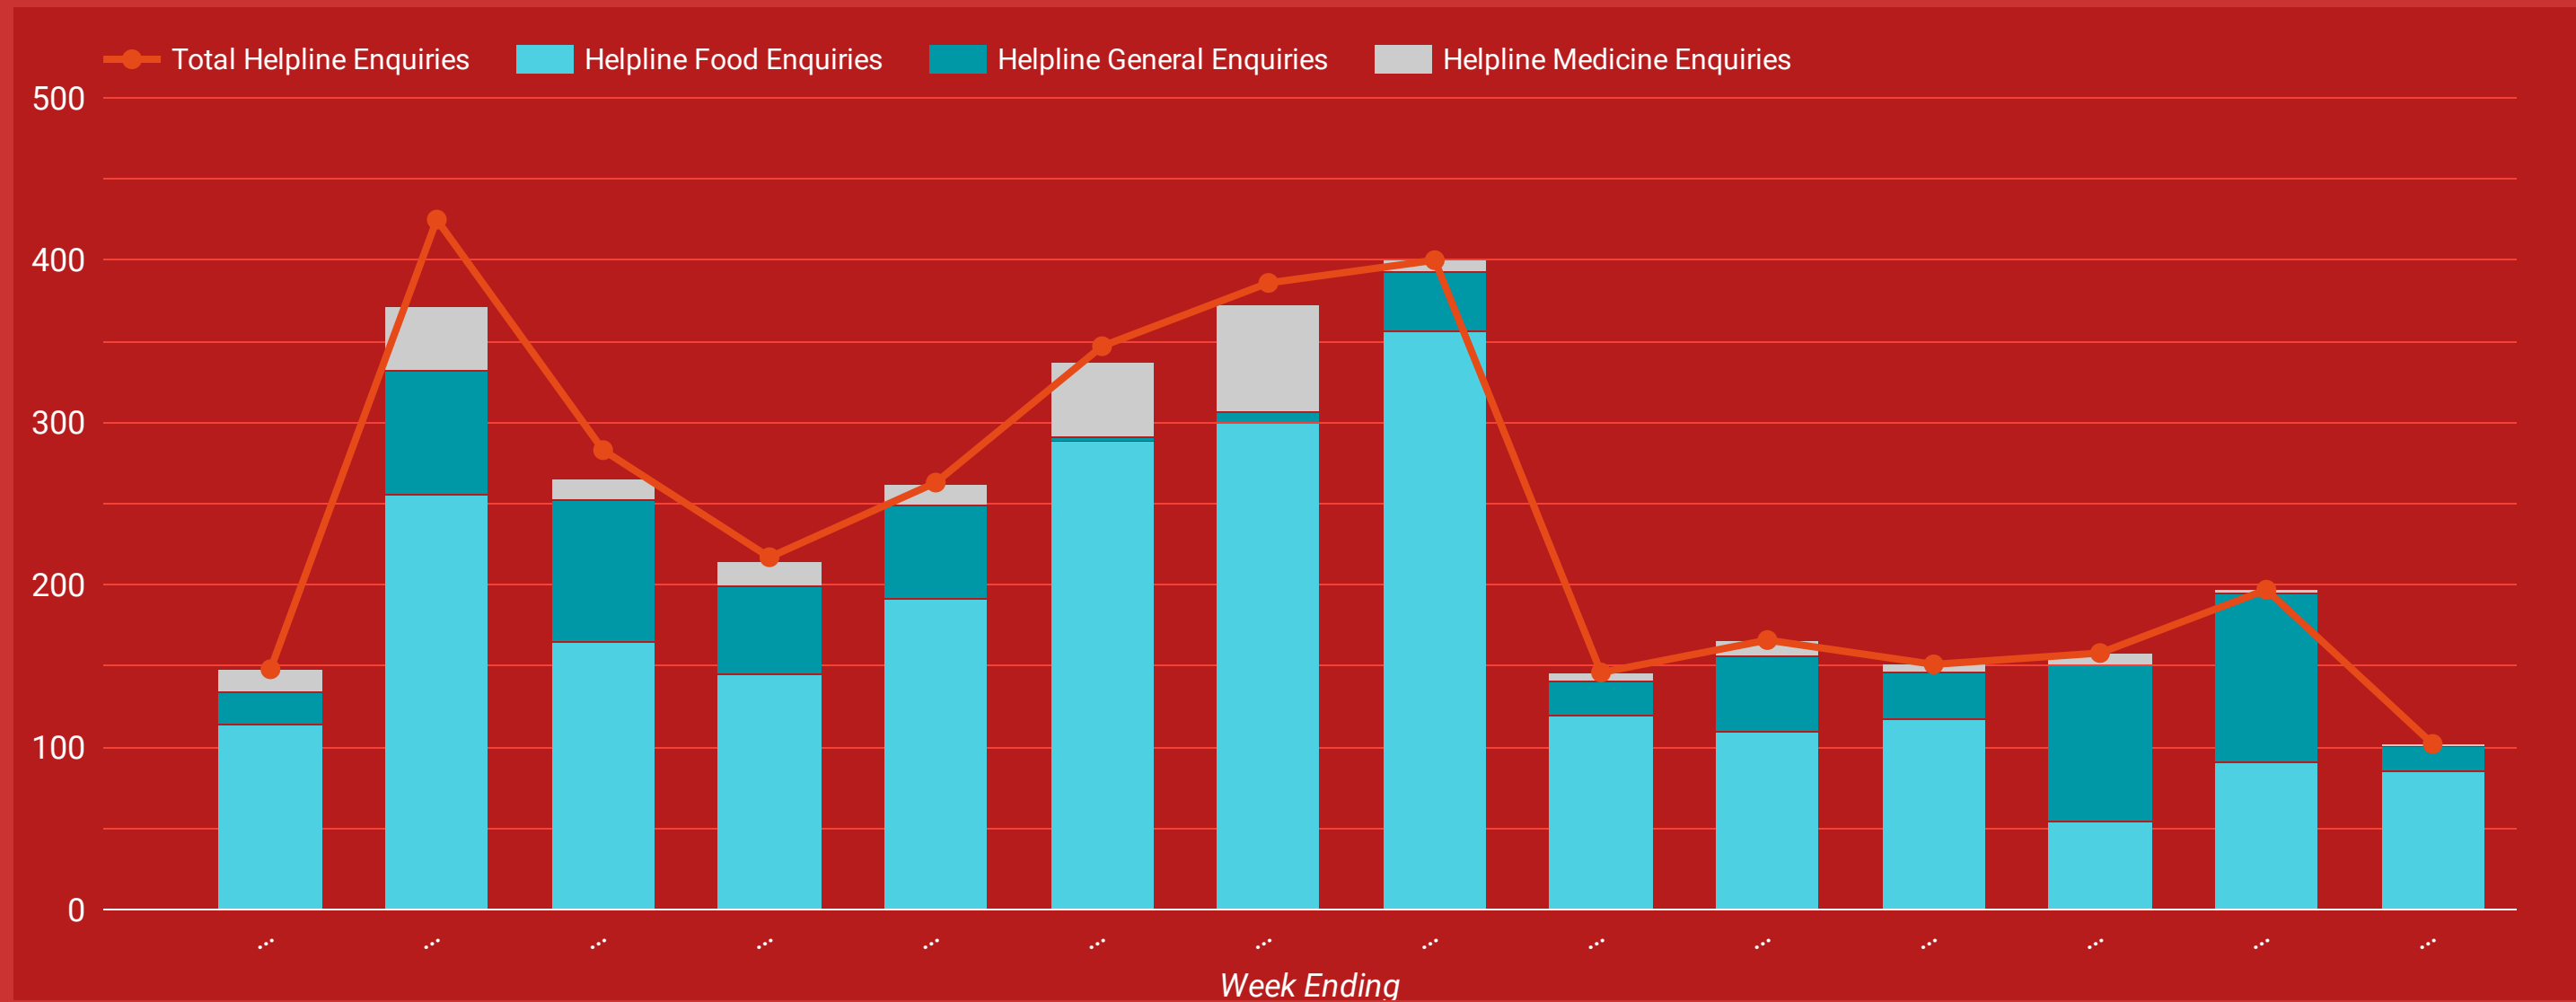

Hot meals to Morriston hospital and the community

2,339

Hot Meals

Cyngor **Abertawe**
Swansea Council

Corona Virus Support Analysis

Helpline Totals

Helpline Food Enquiries

2,390