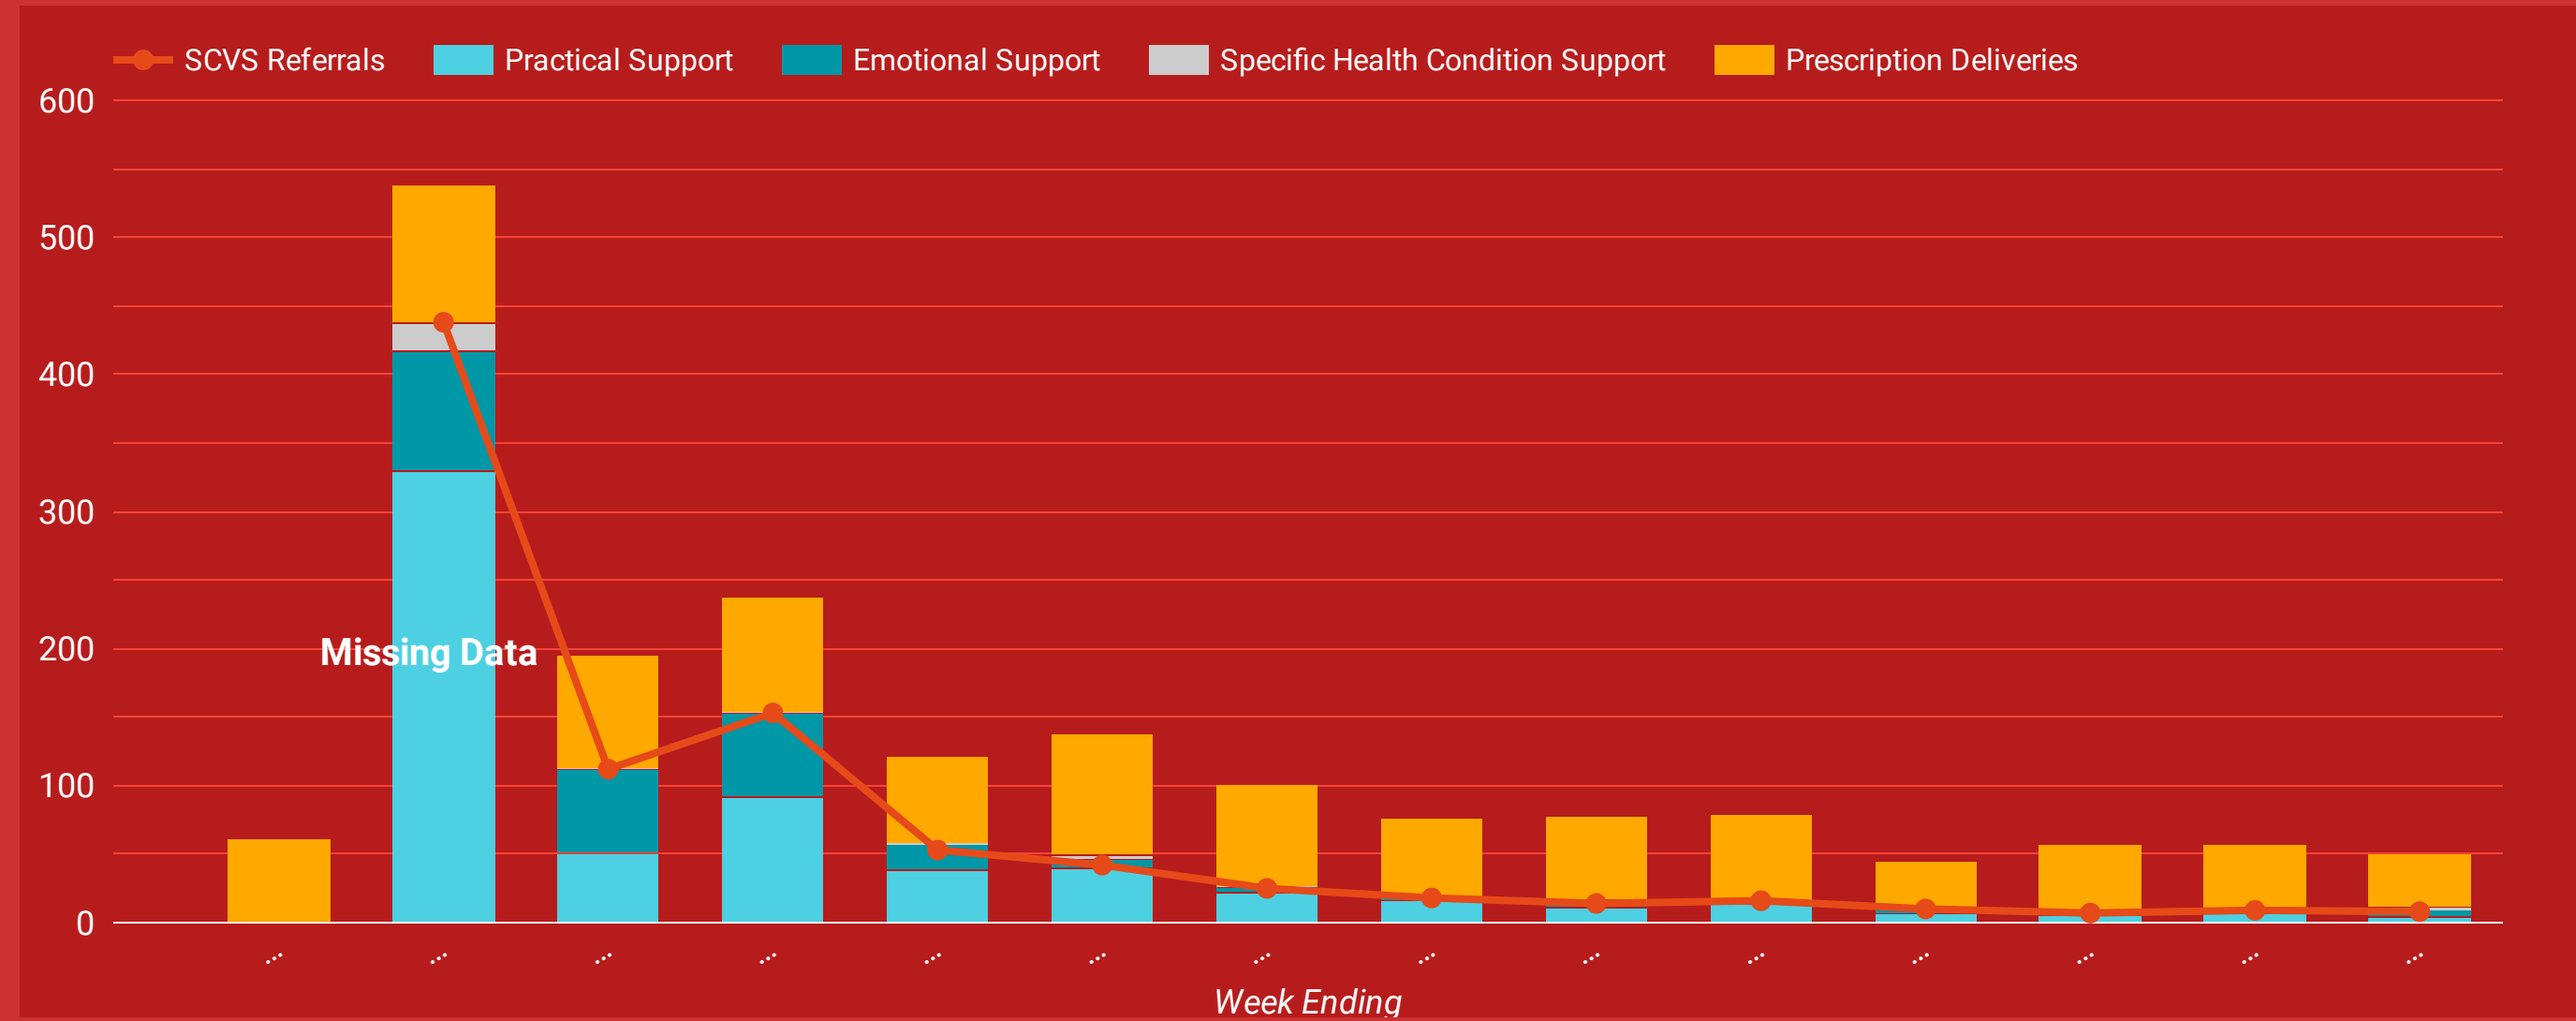

Finance / Other Misc Enquiries
3,405

Phone Support
7,901

Food Enquiries
6,687

Neighbour-to-neighbour sign-ups

Corona Virus Support Analysis

SCVS Volunteers

1,206

Total Referrals*