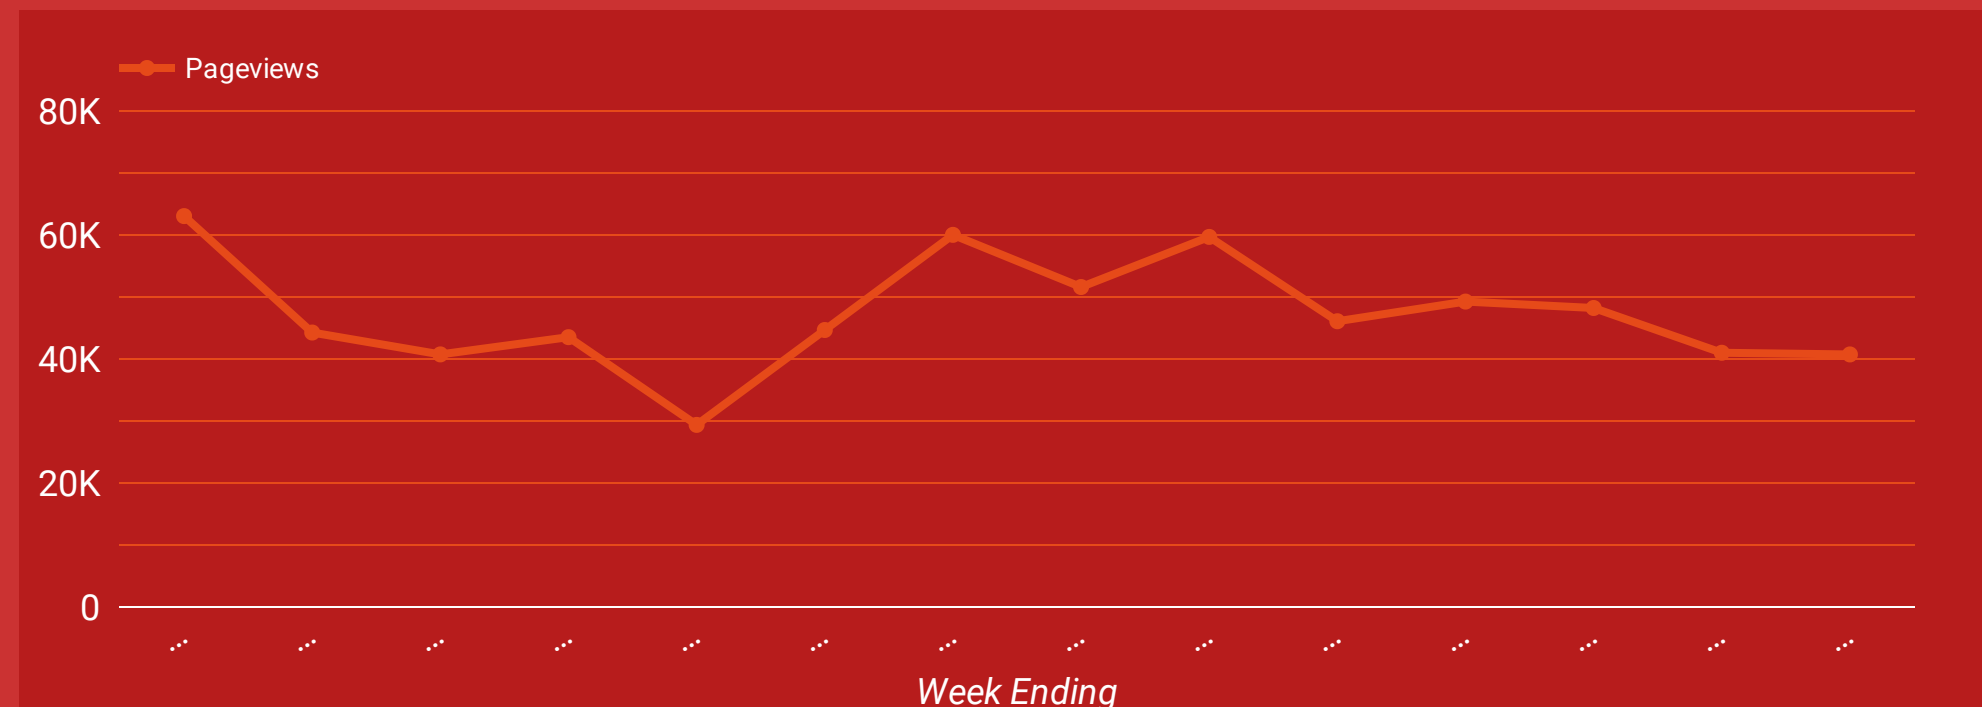

Helpline General Enquiries

654

Helpline Medicine Enquiries

249

Letter Responses

96

Website Pageviews swansea.gov.uk/coronavirus

Corona Virus Support Analysis