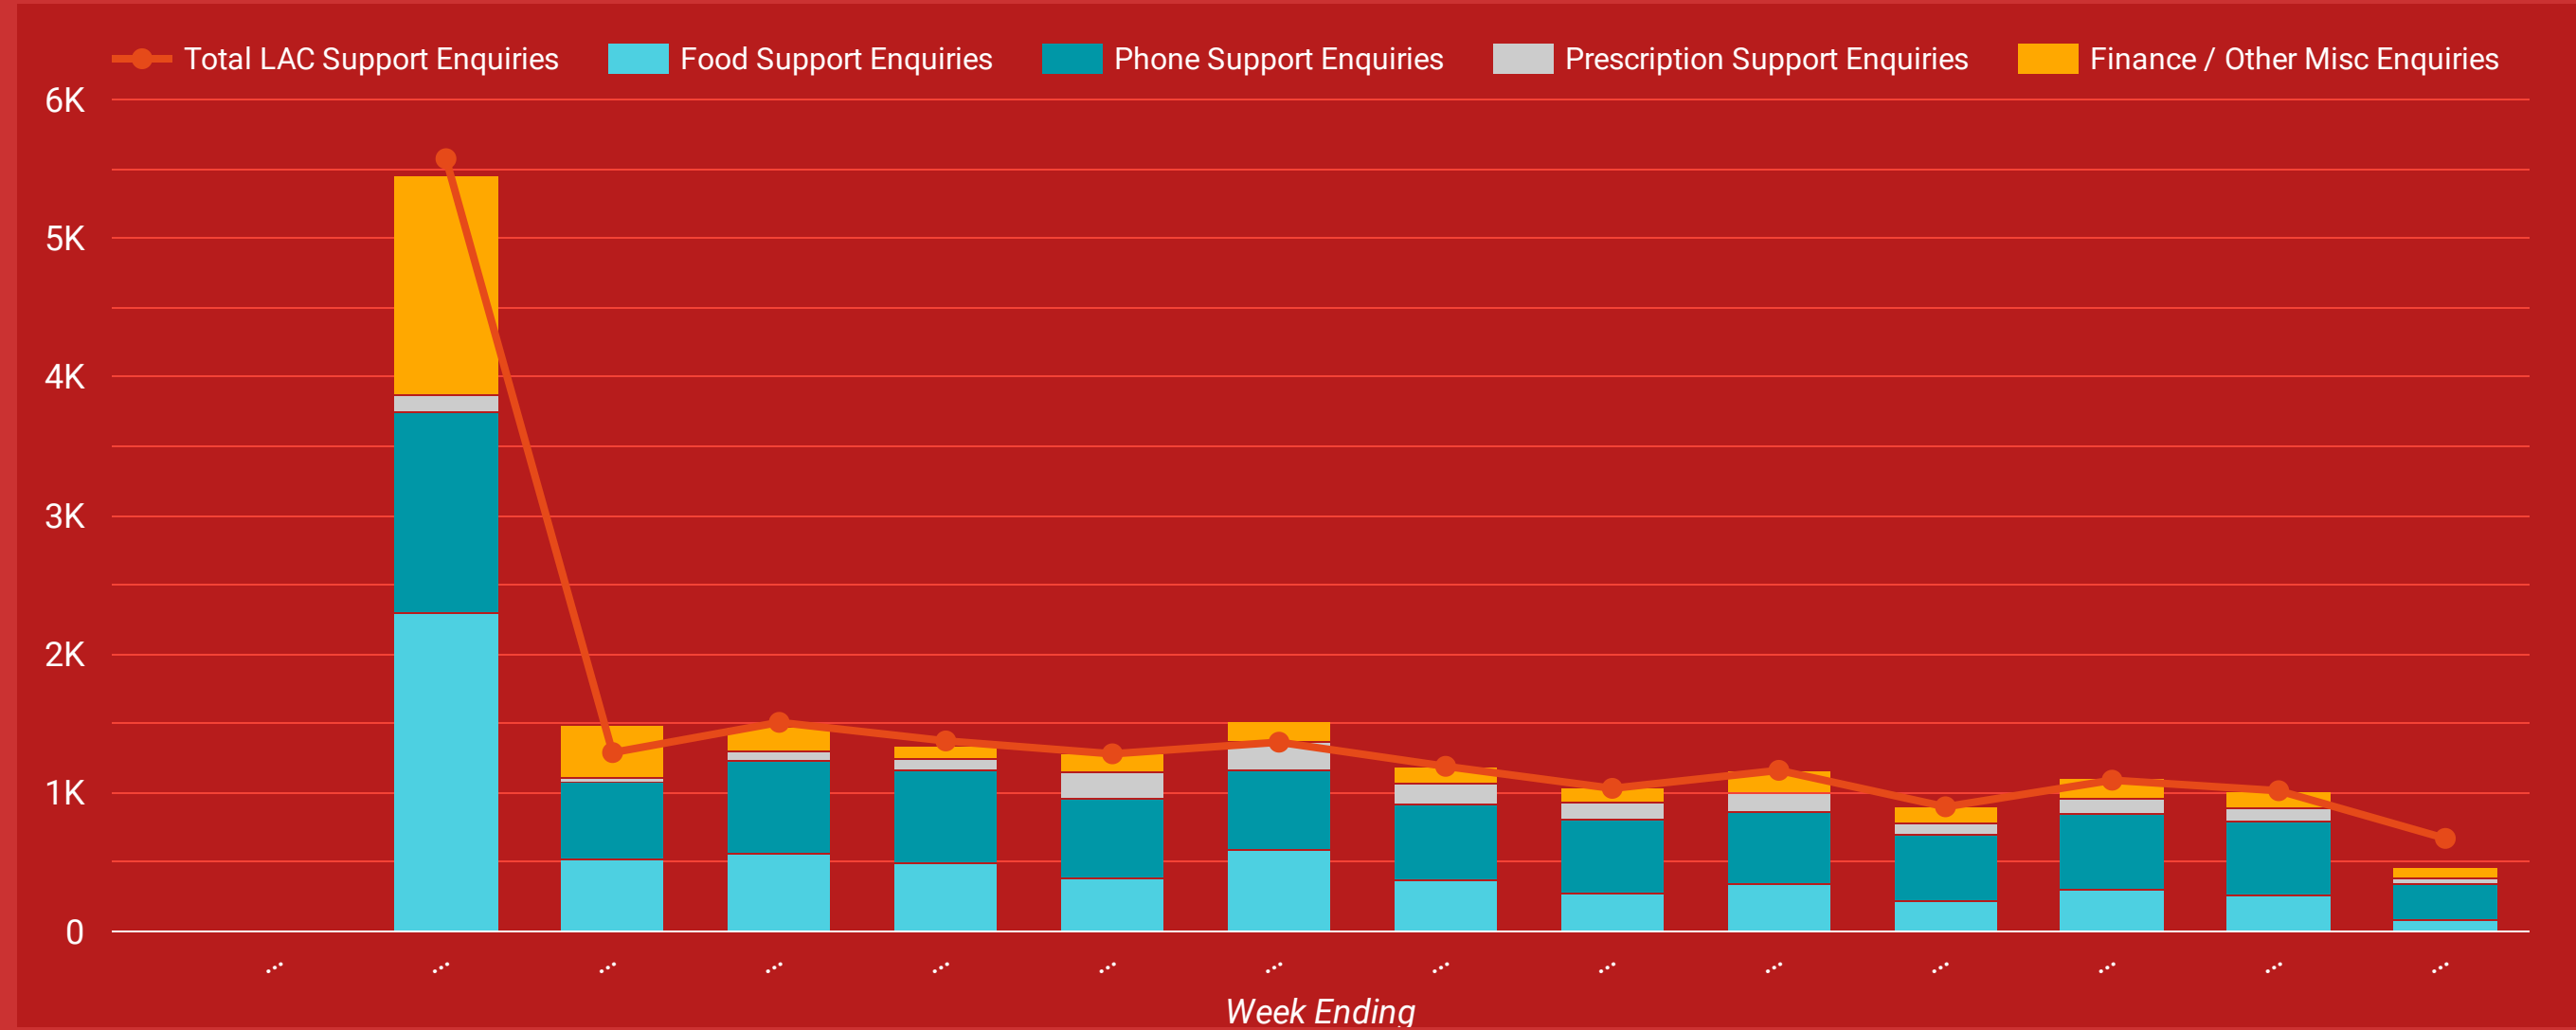

Hot meals to Morriston hospital and the community

2,339

Hot Meals

Cyngor **Abertawe**
Swansea Council

Corona Virus Support Analysis

Helpline Totals

Helpline Food Enquiries

2,390

Helpline General Enquiries

654

Helpline Medicine Enquiries

249

Letter Responses

96

Website Pageviews swansea.gov.uk/coronavirus

Corona Virus Support Analysis